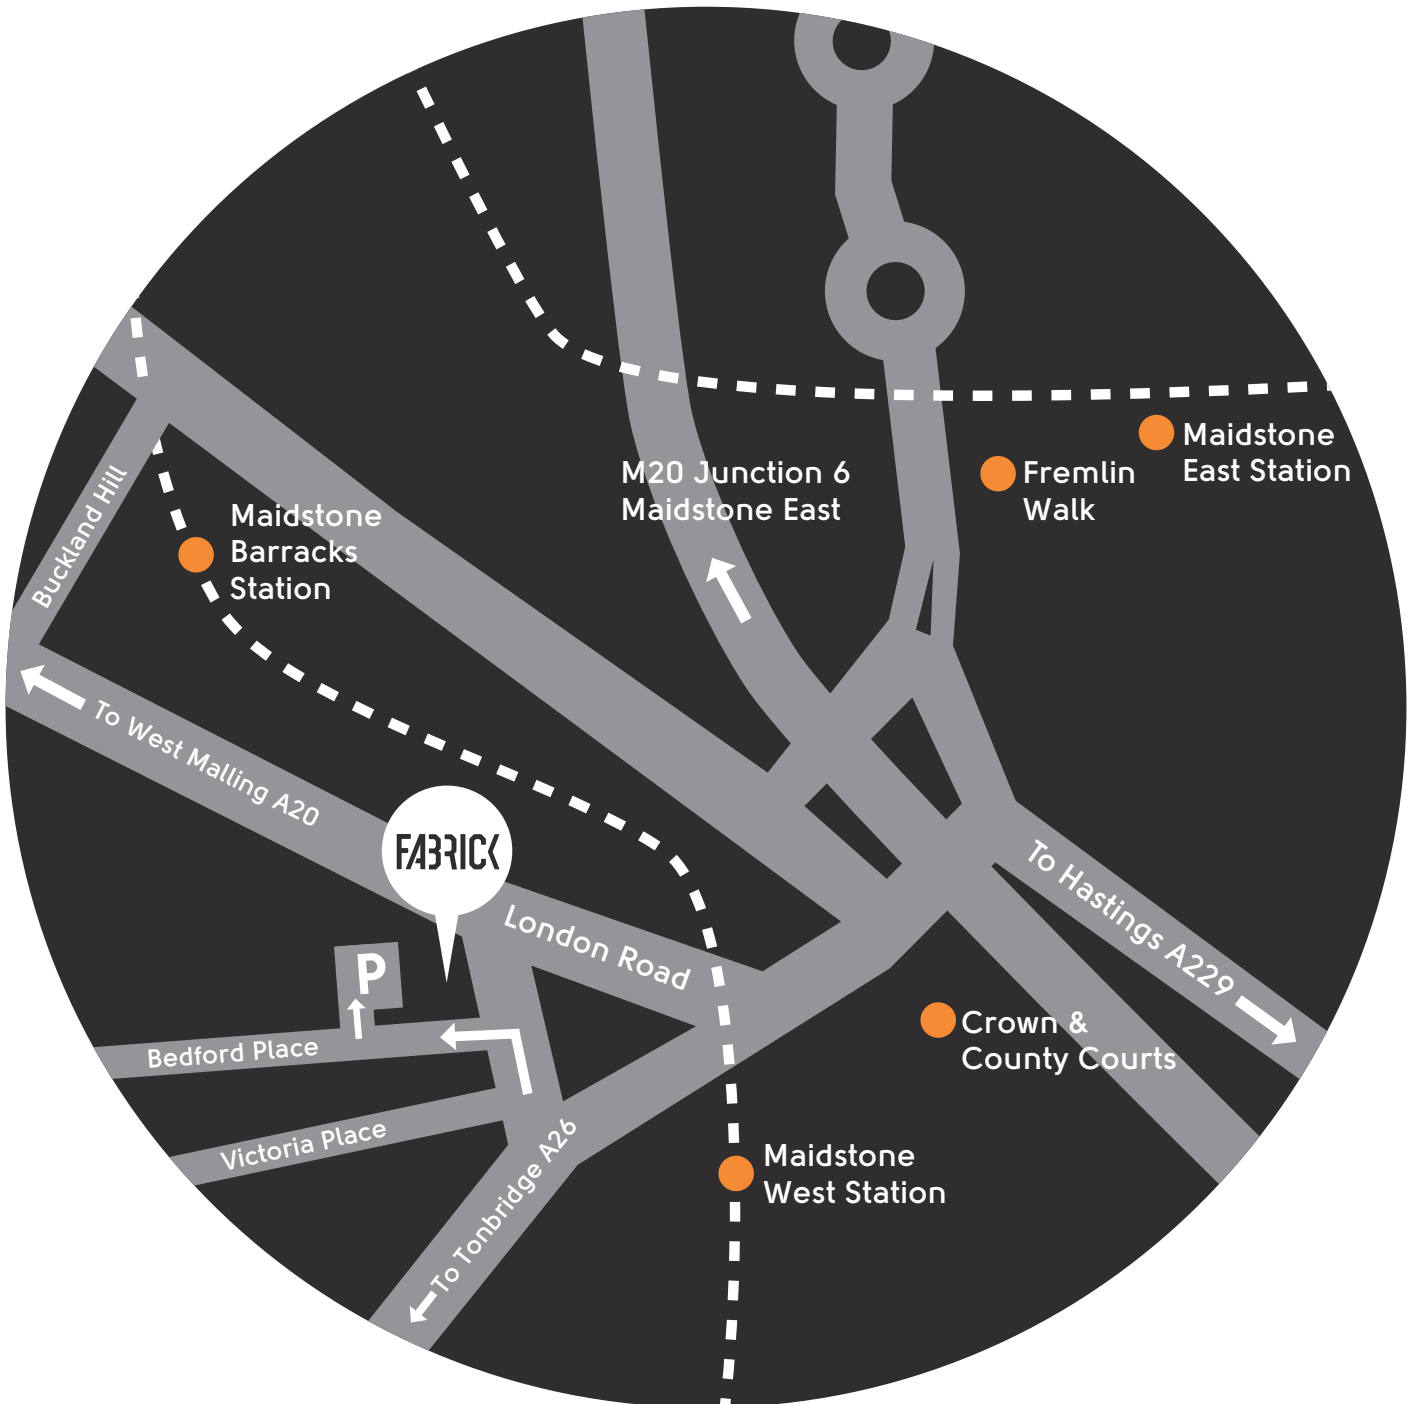

# FABRICK

Parking is located at the rear of our building which is accessible via Bedford Place

**IF YOU'RE LOST, JUST  
GIVE US A BUZZ**

Fabrick  
Palace Court, 15-17 London Road  
Maidstone, Kent ME16 8JE